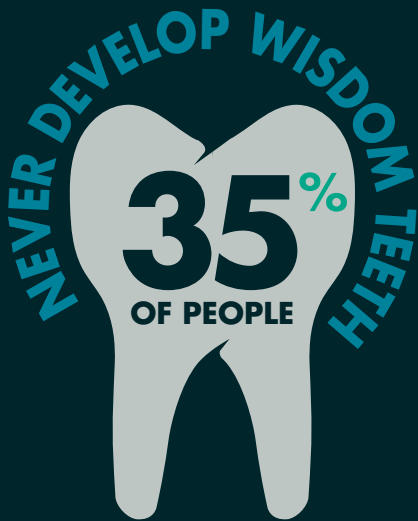

WISDOM TEETH

MILLION

AMERICANS HAVE THEIR WISDOM
★ TEETH REMOVED EVERY YEAR ★

WISDOM TEETH
APPEAR BETWEEN

17-25

AGE OF WISDOM